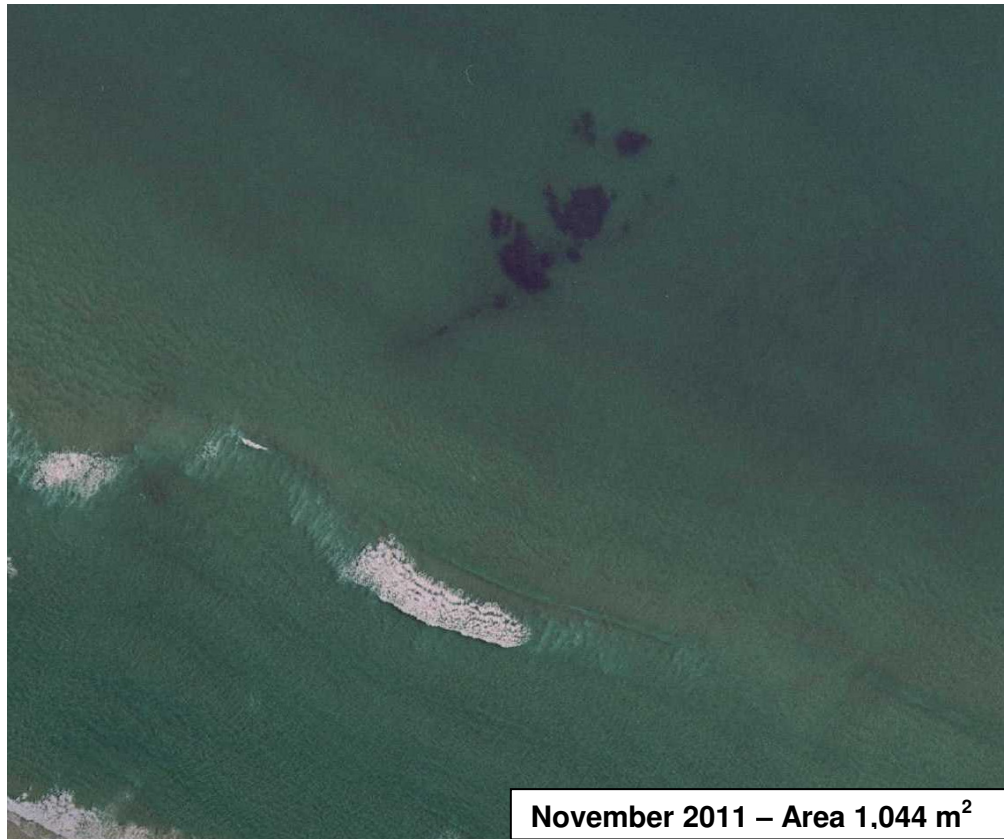

## KIRRA REEF CHANGES NOVEMBER 2011 – MAY 2012

Photogrammetric Mapped Area of Outer Western Reef in November 2011 totalled 1,044 m<sup>2</sup>

Photogrammetric Mapped Area of Outer Western Reef in May 2012 totalled 3,046 m<sup>2</sup>