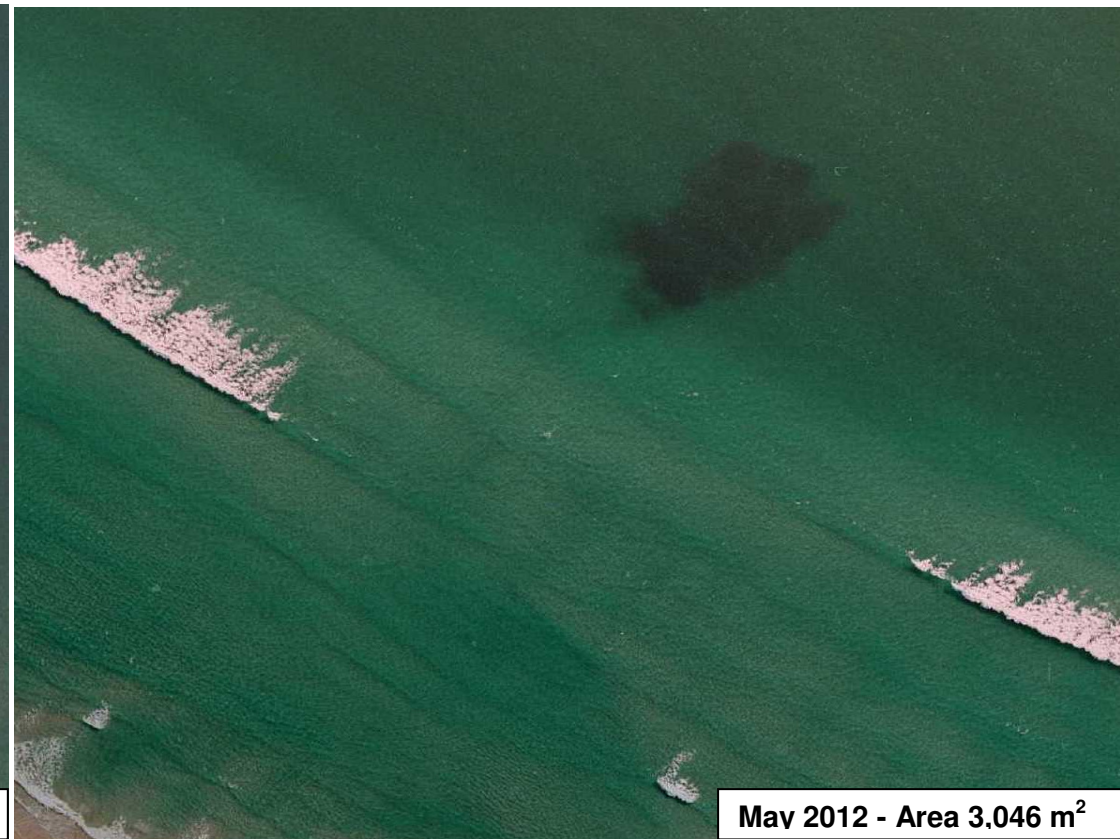

## KIRRA REEF CHANGES NOVEMBER 2011 – MAY 2012

Photogrammetric Mapped Area of Outer Western Reef in November 2011 totalled 1,044 m<sup>2</sup>

Photogrammetric Mapped Area of Outer Western Reef in May 2012 totalled 3,046 m<sup>2</sup>