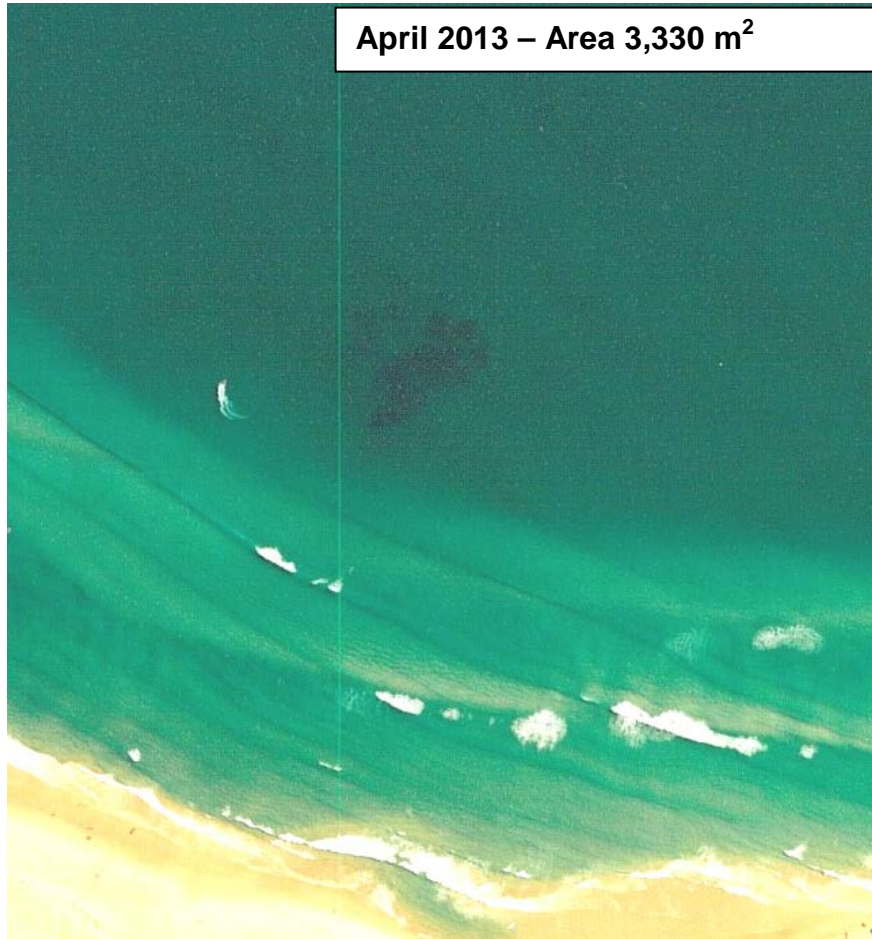

**KIRRA REEF CHANGES APRIL 2013 – June 2014**

Photogrammetric Mapped Area of Outer Western Reef in April 2013 totalled 3,330 m<sup>2</sup>

Photogrammetric Mapped Area of Outer Western Reef in July 2014 totalled 3,174 m<sup>2</sup>