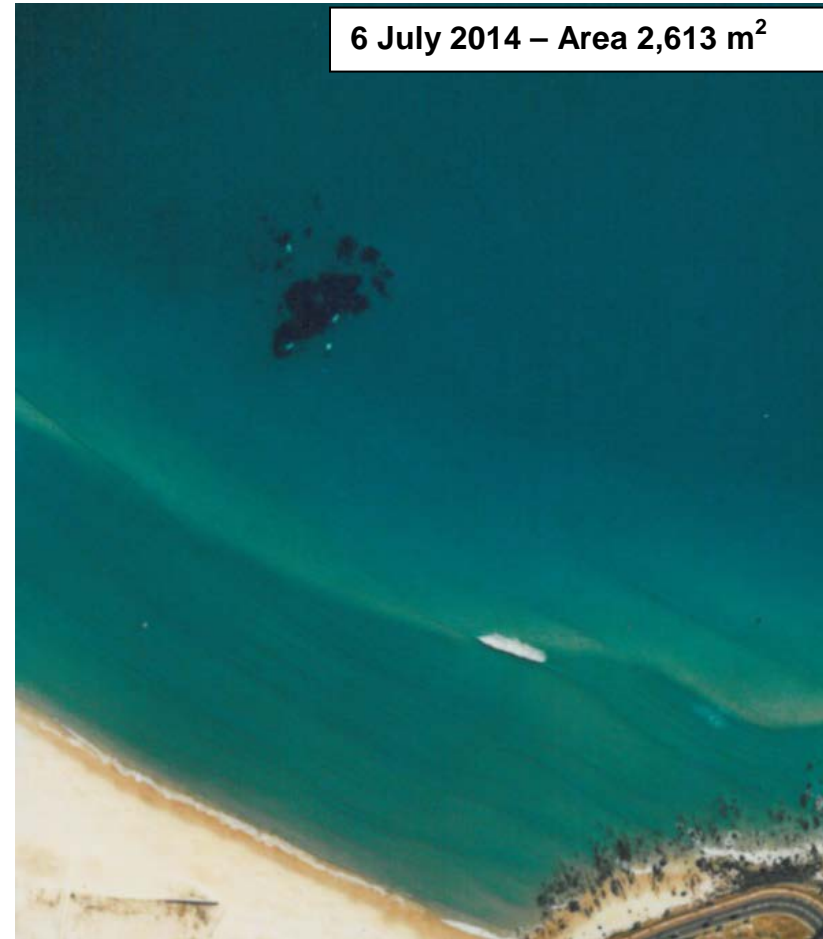

**KIRRA REEF CHANGES APRIL 2013 – June 2014**

Photogrammetric Mapped Area of Outer Western Reef in April 2013 totalled 3,330 m<sup>2</sup>

Photogrammetric Mapped Area of Outer Western Reef in July 2014 totalled 3,174 m<sup>2</sup>